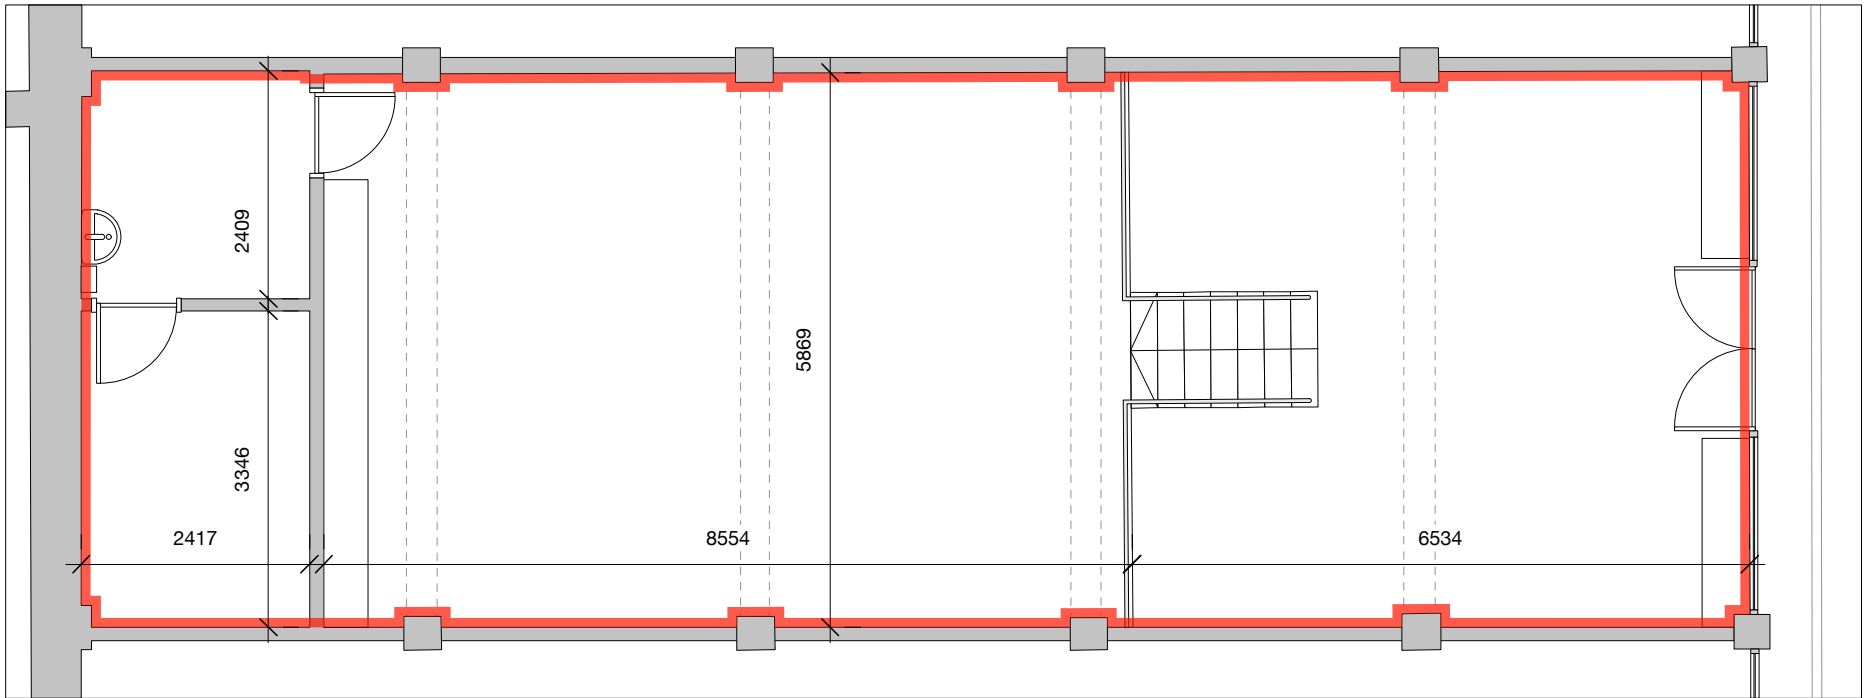

**THE
OLD TRUMAN
BREWERY**

The Old Truman Brewery,
15 Hanbury Street, London E1 6QL

Hire area: 1110 sq ft / 103 sq m

All measurements are approx.

SHOP 7

LAST UPDATE: 29/04/2016

SYMBOL KEY

- | | |
|-----------------------|------------------------|
| Fire exit sign | Pair of 13 amp sockets |
| Fire Exit | 32 amp socket |
| Fire alarm call point | Ceiling height |
| Fire extinguisher | Light fixture |

**THE
OLD TRUMAN
BREWERY**

The Old Truman Brewery,
15 Hanbury Street, London E1 6QL

Hire area: 1110 sq ft / 103 sq m

All measurements are approx.

SHOP 7

LAST UPDATE: 18/11/2013

SHOP 7, DRAY WALK
ELEVATION
SCALE 1:40 @ A4