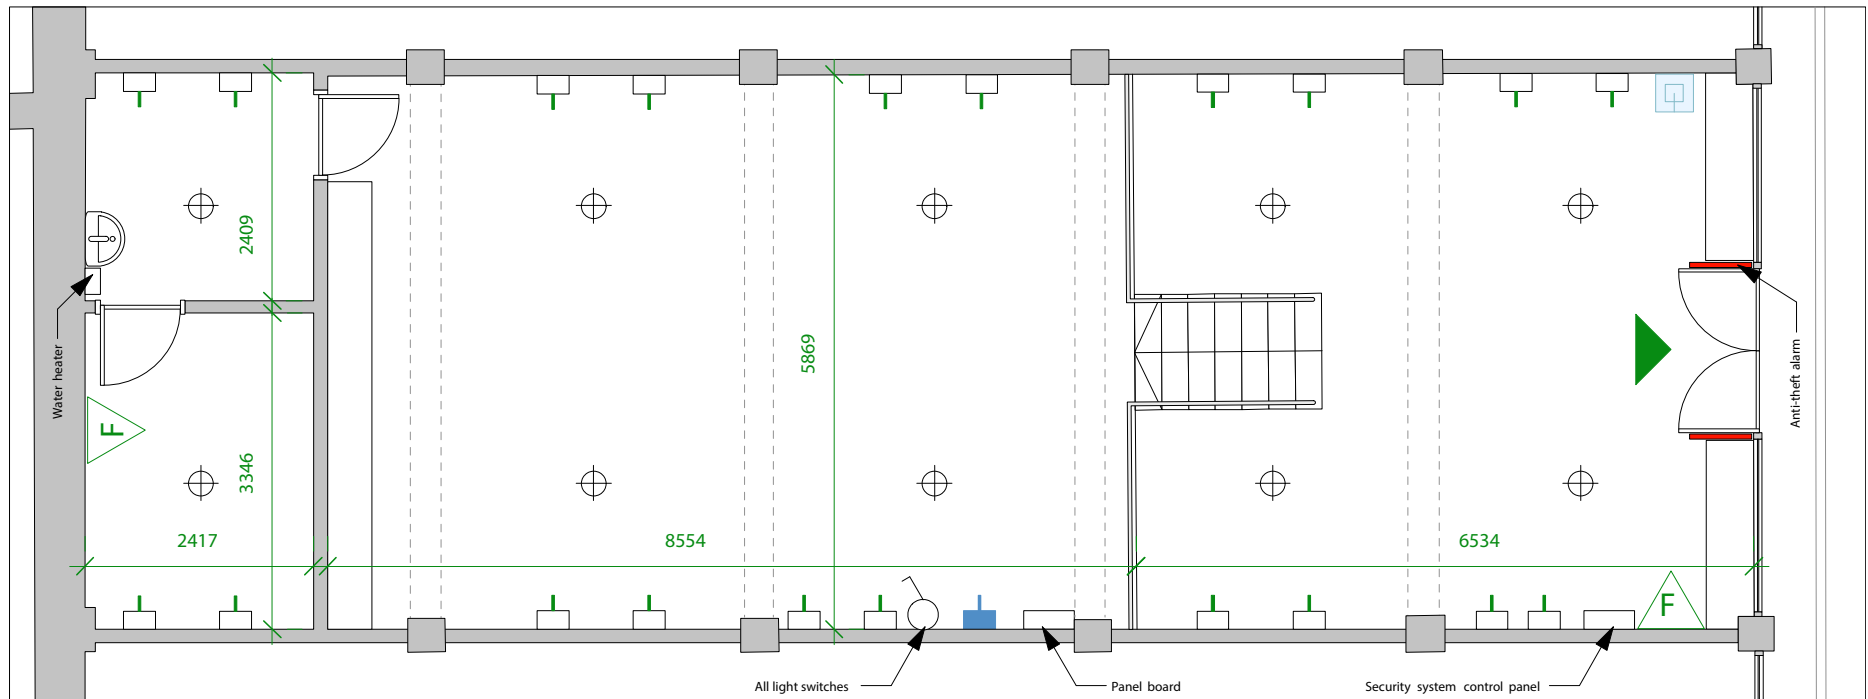

**THE
OLD TRUMAN
BREWERY**

The Old Truman Brewery,
15 Hanbury Street, London E1 6QL

Hire area: 1110 sq ft / 103 sq m

All measurements are approx.

SHOP 7

LAST UPDATE: 29/04/2016

SYMBOL KEY

- | | |
|-----------------------|------------------------|
| Fire exit sign | Pair of 13 amp sockets |
| Fire Exit | 32 amp socket |
| Fire alarm call point | Ceiling height |
| Fire extinguisher | Light fixture |

**THE
OLD TRUMAN
BREWERY**

The Old Truman Brewery,
15 Hanbury Street, London E1 6QL

Hire area: 1110 sq ft / 103 sq m

All measurements are approx.

SHOP 7

LAST UPDATE: 18/11/2013

SHOP 7, DRAY WALK
ELEVATION
SCALE 1:40 @ A4