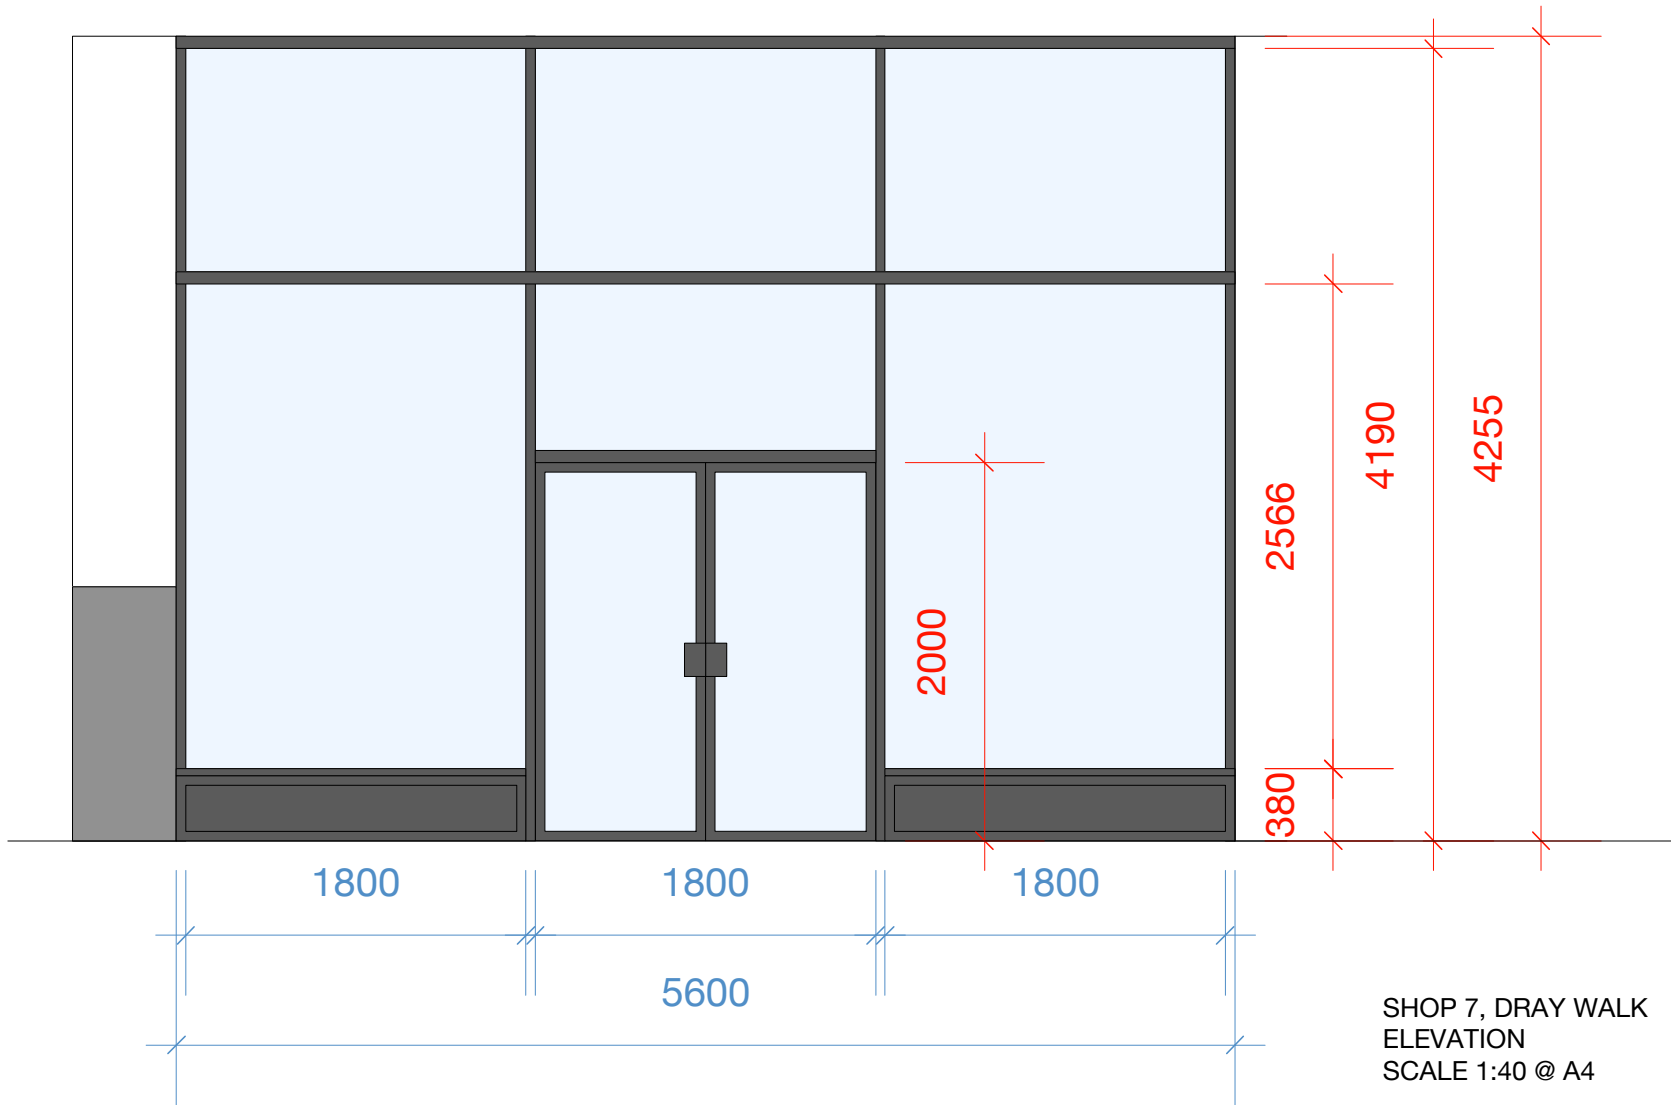

**THE
OLD TRUMAN
BREWERY**

The Old Truman Brewery,
15 Hanbury Street, London E1 6QL

Hire area: 1110 sq ft / 103 sq m

All measurements are approx.

SHOP 7

LAST UPDATE: 29/04/2016

SYMBOL KEY

- | | |
|-----------------------|------------------------|
| Fire exit sign | Pair of 13 amp sockets |
| Fire Exit | 32 amp socket |
| Fire alarm call point | Ceiling height |
| Fire extinguisher | Light fixture |

**THE
OLD TRUMAN
BREWERY**

The Old Truman Brewery,
15 Hanbury Street, London E1 6QL

Hire area: 1110 sq ft / 103 sq m

All measurements are approx.

SHOP 7

LAST UPDATE: 18/11/2013

SHOP 7, DRAY WALK
ELEVATION
SCALE 1:40 @ A4