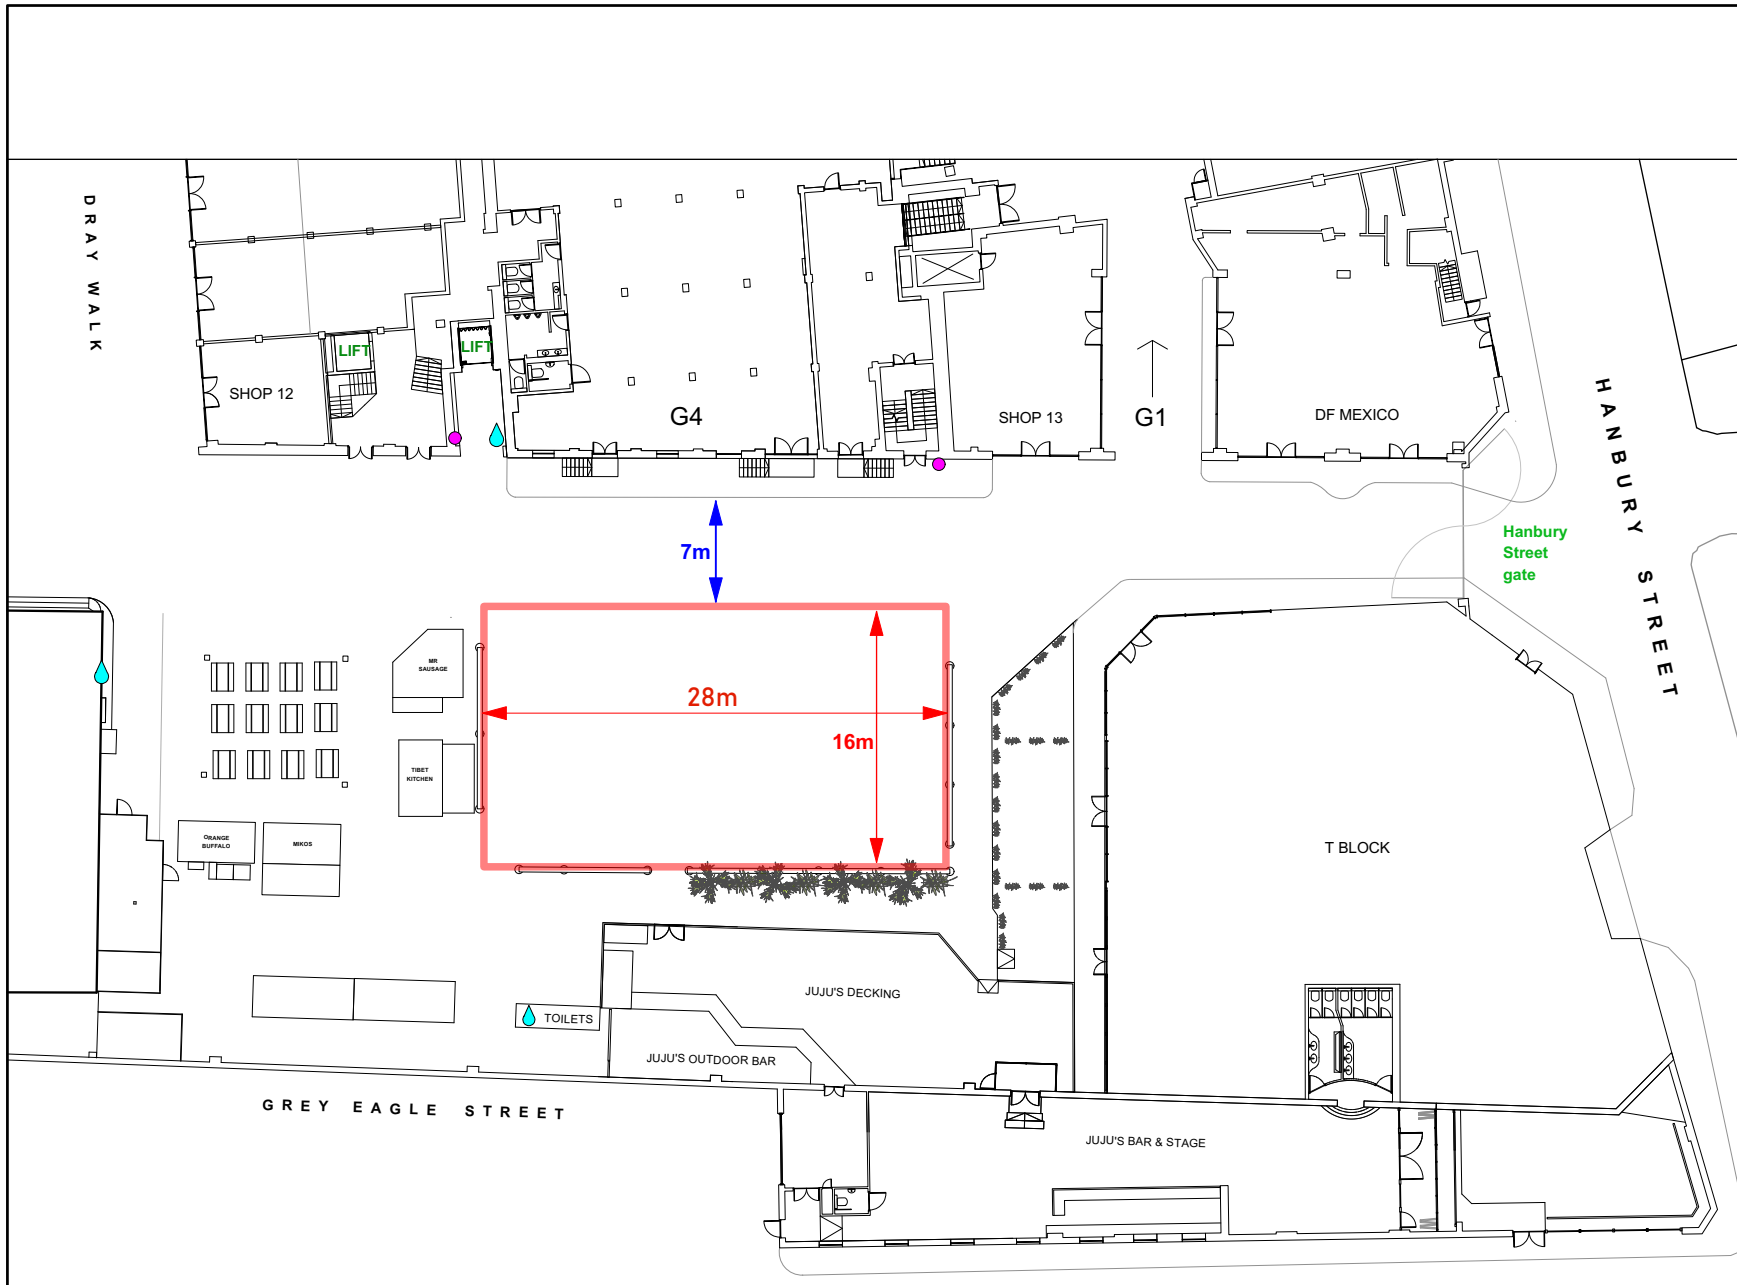

DRAWING NAME
ELY.D

SPACE DETAILS
**ELY'S YARD
 DETAILED PLAN**

VENUE LOCATION
**15 Hanbury Street
 London E1 6QR**

LEASE AREA (WITHIN RED BOUNDARY)

SCALE
1:450 @ A4

- NOTES
-  WATER POINT
 -  63 Amp SOCKET

All measurements are approximate.

**DO NOT SCALE .
 IF IN DOUBT ASK.**

TRANSPORT

Ely's Yard and The Truman Brewery have probably the most central Shoreditch location, and are easily reached by bus, rail, tube or on foot.