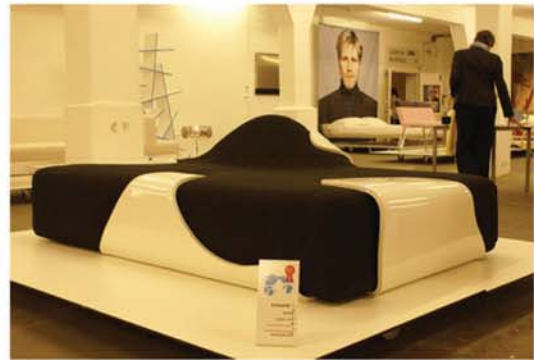

F BLOCK T5

F Block T5 is one of five rooms that make up Brick Lane's most exceptional collection of exhibition halls, situated in a newly redeveloped warehouse of over 53,000 sqft. T5 is the central room encircled by four first floor event spaces in F block, making it a multipurpose space that can meet any requirement. T5's floor space is of an interesting & unusual shape; the space comprises of a very large amount of internal wall space as well as access to an outdoor courtyard. T5 is suitable for exhibitions, filming & photo shoots, music videos, parties, trade shows & receptions.

The Old Truman Brewery is an historic 11 acre site on Brick Lane, London E1, housing a variety of unique dry hire, blank canvas-style spaces for rental / leasehold, ranging from 2,000 sqft to 100,000 sqft.