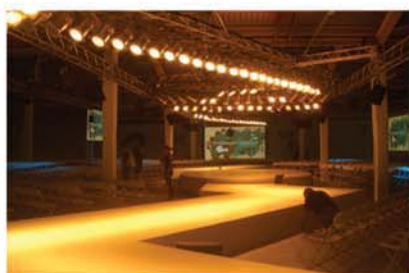

F BLOCK T1

F Block T1 is Brick Lane's most exceptional exhibition hall, situated in a newly redeveloped warehouse of 22,000 sqft. The space is extremely versatile, benefitting from white walls, concrete flooring and skylights. The space is a superbly unique venue to hold trade shows, exhibitions, gala dinners and fashion shows. For larger events, T1 can be hired in conjunction with the interconnecting rooms on the first floor and the immense exhibition hall on the ground floor of The F Block Building, to create a total event space of over 100,000 sqft.

F Block T1 is a truly mesmerising venue like no other in Central London.

The Old Truman Brewery is an historic 11 acre site on Brick Lane, London E1, housing a variety of unique dry hire, blank canvas-style spaces for rental / leasehold, ranging from 2,000 sqft to 100,000 sqft.

The site has grown to become 'The dynamic centre' for the new wave of young creative business entrepreneurs in London. It spans both sides of Brick Lane just to the east of The City. The 19 buildings that encompass the site range in architectural style and size, with courtyards and alleyways steeped in history and fable running between them, maintaining the ambience of this seventeenth century treasure chest. The Brewery combines both office and event spaces and is now the home to some of the most exciting, creative businesses and retail outlets in London. Cafes sit alongside hairdressers, clothing and furniture shops and at night Londoners descend upon The Brewery's own Vibe Bar, The Big Chill Bar and 93 Feet East live music venue for some of the coolest nights out in London.