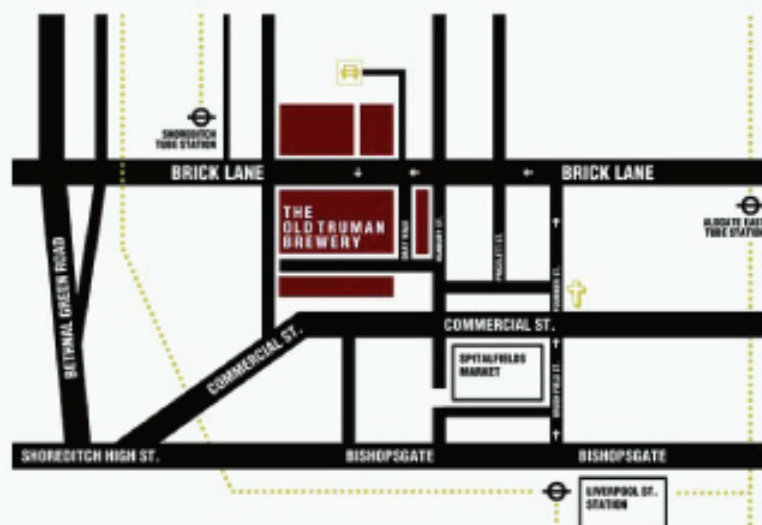

**THE
OLD TRUMAN
BREWERY**

CONTACT
020 7770 6100
events@trumanbrewery.com
www.trumanbrewery.com
The Old Truman Brewery
91 Brick Lane London E1 6QL

MISREPRESENTATION ACT
The particulars of this brochure are believed to be correct, but accuracy cannot be guaranteed and they are expressly excluded from any contract.