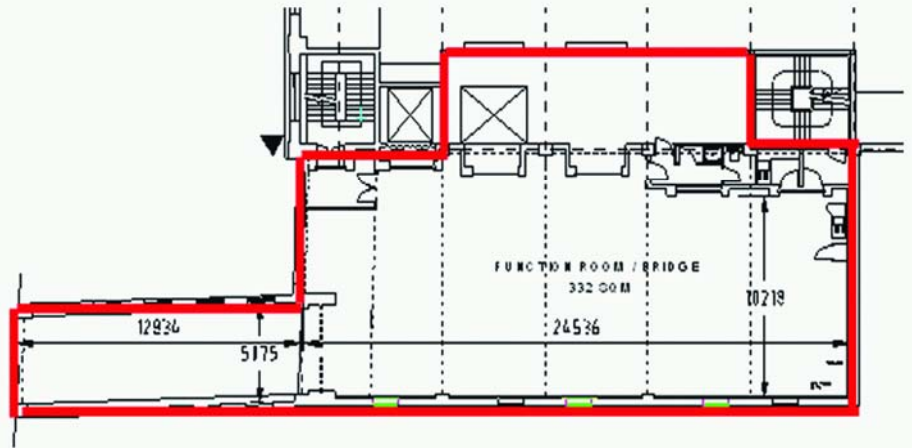

THE BRIDGE

Specifications

size
3,500 sqft (approx)

capacity
110 dependant on use of premises

ceiling height
10 ft to underside of
beams (approx)

production rooms
one

toilets
one

floor
first

access
Brick Lane
goods lift (8ft: 5ft: 9.2ft)
stairs

lights
strip lighting throughout
halogens on bridge space

power
13 amp sockets

daylight
good

heating
1 x gas heater

Price List

(excluding VAT, electrics & damage deposit)

days	hire fee
1	£1,500
2	£1,900
3	£2,500
4	£2,900
5	£3,150
6	£3,350
7	£3,500