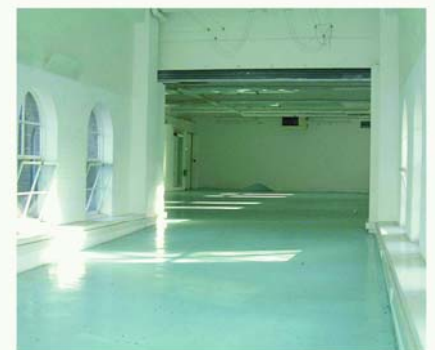

THE BRIDGE

The Bridge is a 4,000sqft open plan space with white walls and grey concrete flooring, ideal for exhibitions and filming. The venue is located on the first floor of the famous Atlantis Gallery building. Part of the space comprises a bridge spanning Brick Lane with beautiful arched windows providing views up and down Brick Lane.

The Old Truman Brewery is an historic 11 acre site on Brick Lane, London E1, housing a variety of unique spaces for hire, ranging from 2,000 sqft to 100,000 sqft.

The Old Truman Brewery has venues on its roster which have been used for the entire spectrum of events - film shoots, fashion shows, award ceremonies, exhibitions, trade shows, conferences, corporate parties, product launches and sample sales to mention a few.

ceiling height
10 ft to underside of
beams (approx)

production rooms
one

toilets
one

floor
first

access
Brick Lane
goods lift (8ft: 5ft: 9.2ft)
stairs

lights
strip lighting throughout
halogens on bridge space