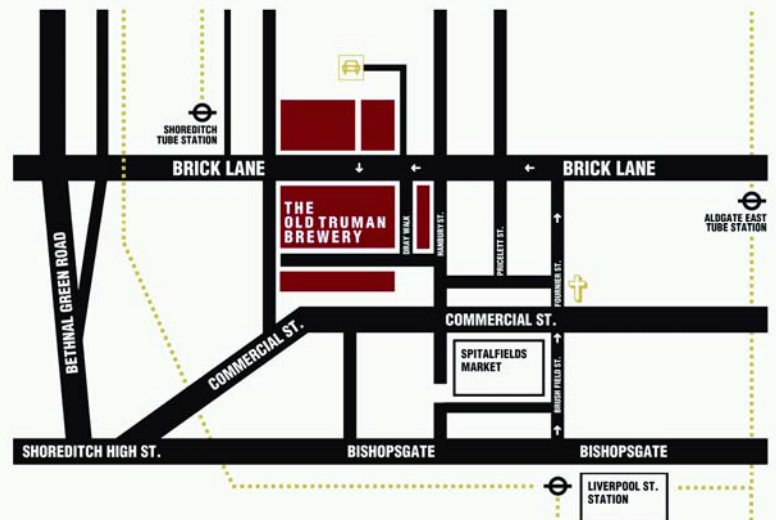

CONTACT

020 7770 6100
events@trumanbrewery.com
www.trumanbrewery.com
The Old Truman Brewery
91 Brick Lane London E1 6QL

MISREPRESENTATION ACT

The particulars of this brochure are believed to be correct, but accuracy cannot be guaranteed and they are expressly excluded from any contract.

**THE
OLD TRUMAN
BREWERY**