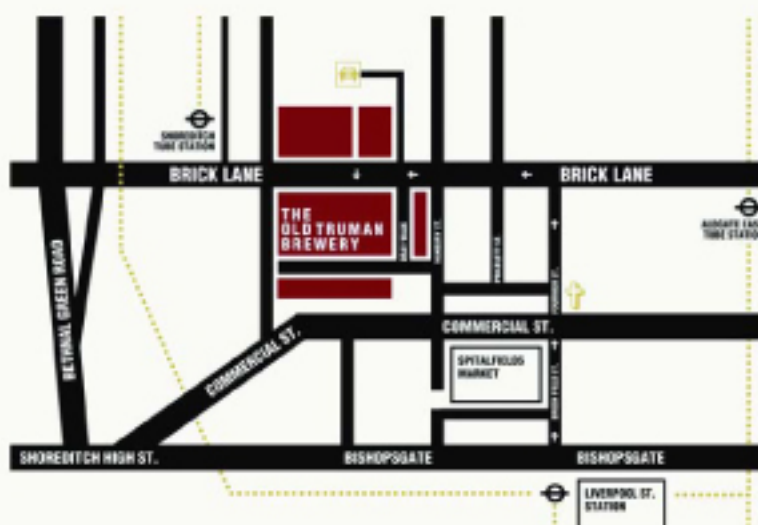

THE
OLD TRUMAN
BREWERY

CONTACT

020 7770 6100
events@trumanbrewery.com
www.trumanbrewery.com
The Old Truman Brewery
91 Brick Lane London E1 6QL

MISREPRESENTATION ACT

The particulars of this brochure are believed to be correct, but accuracy cannot be guaranteed and they are expressly excluded from any contract.