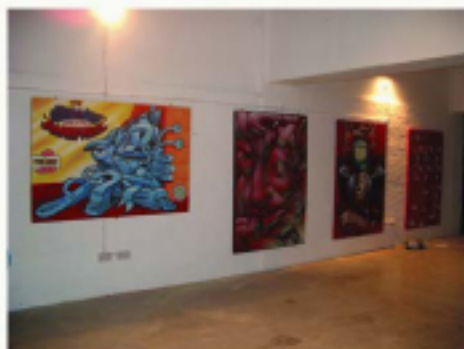

# THE DRAY WALK GALLERY

The Dray Walk Gallery is a dual aspect open plan blank canvas of 2,650 sqft, situated in the heart of Dray Walk, a promenade of contemporary retail units off Brick Lane. The venue holds key positioning on the pedestrianised lane, benefitting from superb natural light and excellent footfall. It is perfect for smaller exhibitions, retail sales and showrooms.

The Old Truman Brewery is an historic 11 acre site on Brick Lane, London E1, housing a variety of unique spaces for hire, ranging from 2,000 sqft to 100,000 sqft.

The Old Truman Brewery has venues on its roster which have been used for the entire spectrum of events - film shoots, fashion shows, award ceremonies, exhibitions, trade shows, conferences, corporate parties, product launches and sample sales to mention a few.