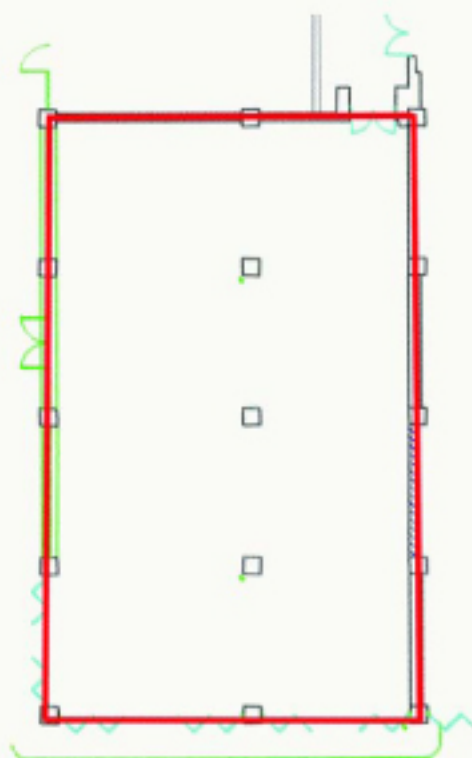

THE DRAY WALK GALLERY

Specifications

size

2,650 sqft (approx)

capacity

150 dependant on use of premises

ceiling height

3.4m to underside

floor

ground

access

folding doors

lights

halogens throughout

power

13 amp sockets

daylight

excellent due to dual aspect
glazed frontage

WILKES STREET

DRAY WALK