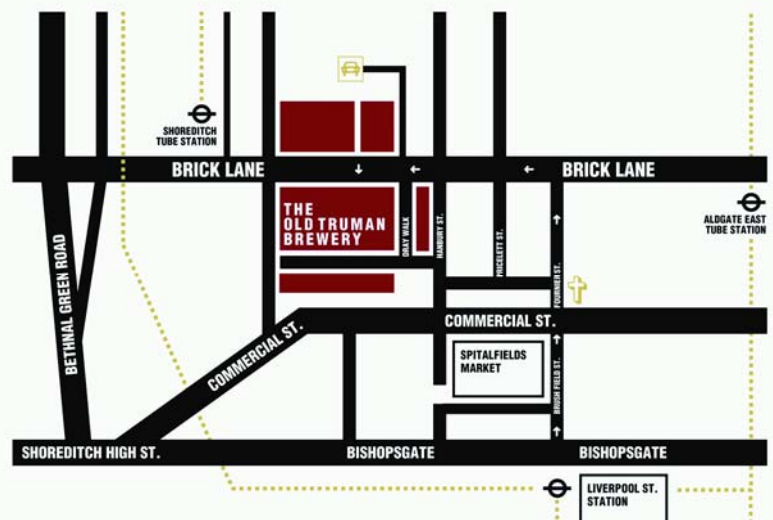

**THE
OLD TRUMAN
BREWERY**

CONTACT

020 7770 6100
events@trumanbrewery.com
www.trumanbrewery.com
The Old Truman Brewery
91 Brick Lane London E1 6QL

MISREPRESENTATION ACT

The particulars of this brochure are believed to be correct, but accuracy cannot be guaranteed and they are expressly excluded from any contract.