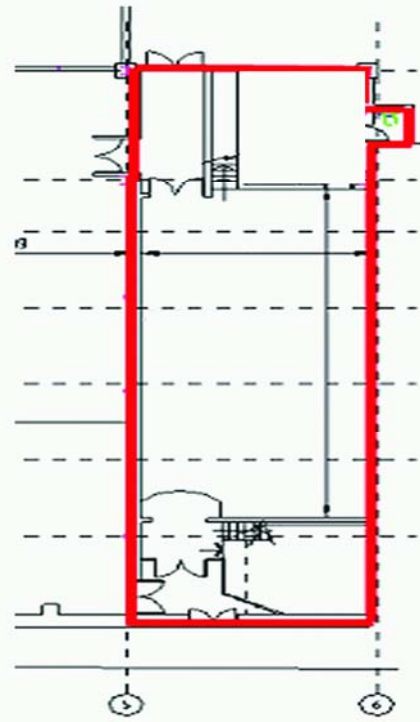

capacity

dependant on use of premises - 200 (approx)

ceiling height

7m to underside of beams
8.7m to peak of sky light

production rooms

two

kitchen

mezzanine kitchen

power

1 x 32 amp 3 phase
13 amp sockets

daylight

good from skylights

heating:

1 x gas heater

Price List

(excluding VAT, electrics & damage deposit)