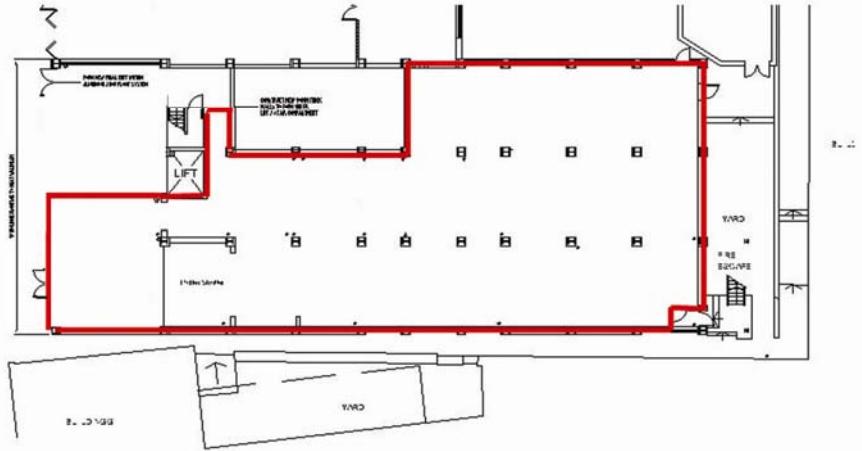

THE WELL

The Well is a warehouse style open plan ground floor space suitable for galleries, exhibitions, small parties and retail opportunities. The venue situated in the heart of Dray Walk, a promenade of contemporary retail units off Brick Lane. The venue holds superb positioning on the pedestrianised lane, benefiting from excellent footfall. The Well is a wonderful blank canvass providing a great platform to create the perfect event.

CONTACT
020 7770 6100
events@trumanbrewery.com
www.trumanbrewery.com
The Old Truman Brewery
91 Brick Lane London E1 6QL

THE WELL

Specifications

size
5,240 sqft

capacity
dependant on use of premises
standing: 220 (approx)

ceiling height
4m

floor
ground

access
double doors on frontage

lights
strip lighting throughout

power
13 amp sockets

daylight
good

hire fee: £5,000+VAT
electrics: £150+VAT
damage deposit: £800

CONTACT
020 7770 6100
events@trumanbrewery.com
www.trumanbrewery.com
The Old Truman Brewery
91 Brick Lane London E1 6QL