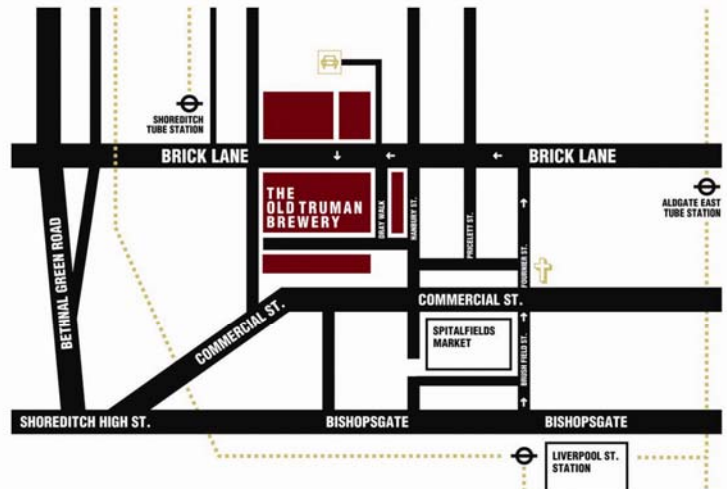

THE WELL

The Well is a warehouse style open plan ground floor space suitable for galleries, exhibitions, small parties and retail opportunities. The venue situated in the heart of Dray Walk, a promenade of contemporary retail units off Brick Lane. The venue holds superb positioning on the pedestrianised lane, benefiting from excellent footfall. The Well is a wonderful blank canvass providing a great platform to create the perfect event.

The Old Truman Brewery is an historic 11 acre site on Brick Lane, London E1, housing a variety of unique spaces for hire, ranging from 2,000 sqft to 100,000 sqft.

The Old Truman Brewery has venues on its roster which have been used for the entire spectrum of events - film shoots, fashion shows, award ceremonies, exhibitions, trade shows, conferences, corporate parties, product launches and sample sales to mention a few.

CONTACT
020 7770 6100
events@trumanbrewery.com
www.trumanbrewery.com
The Old Truman Brewery
91 Brick Lane London E1 6QL

THE WELL

Specifications

size
5,240 sqft

capacity
dependant on use of premises
standing: 220 (approx)

ceiling height
4m

floor
ground

access
double doors on frontage

lights
strip lighting throughout

power
13 amp sockets

daylight
good

hire fee: £5,000+VAT
electrics: £150+VAT
damage deposit: £800

CONTACT
020 7770 6100
events@trumanbrewery.com
www.trumanbrewery.com
The Old Truman Brewery
91 Brick Lane London E1 6QL